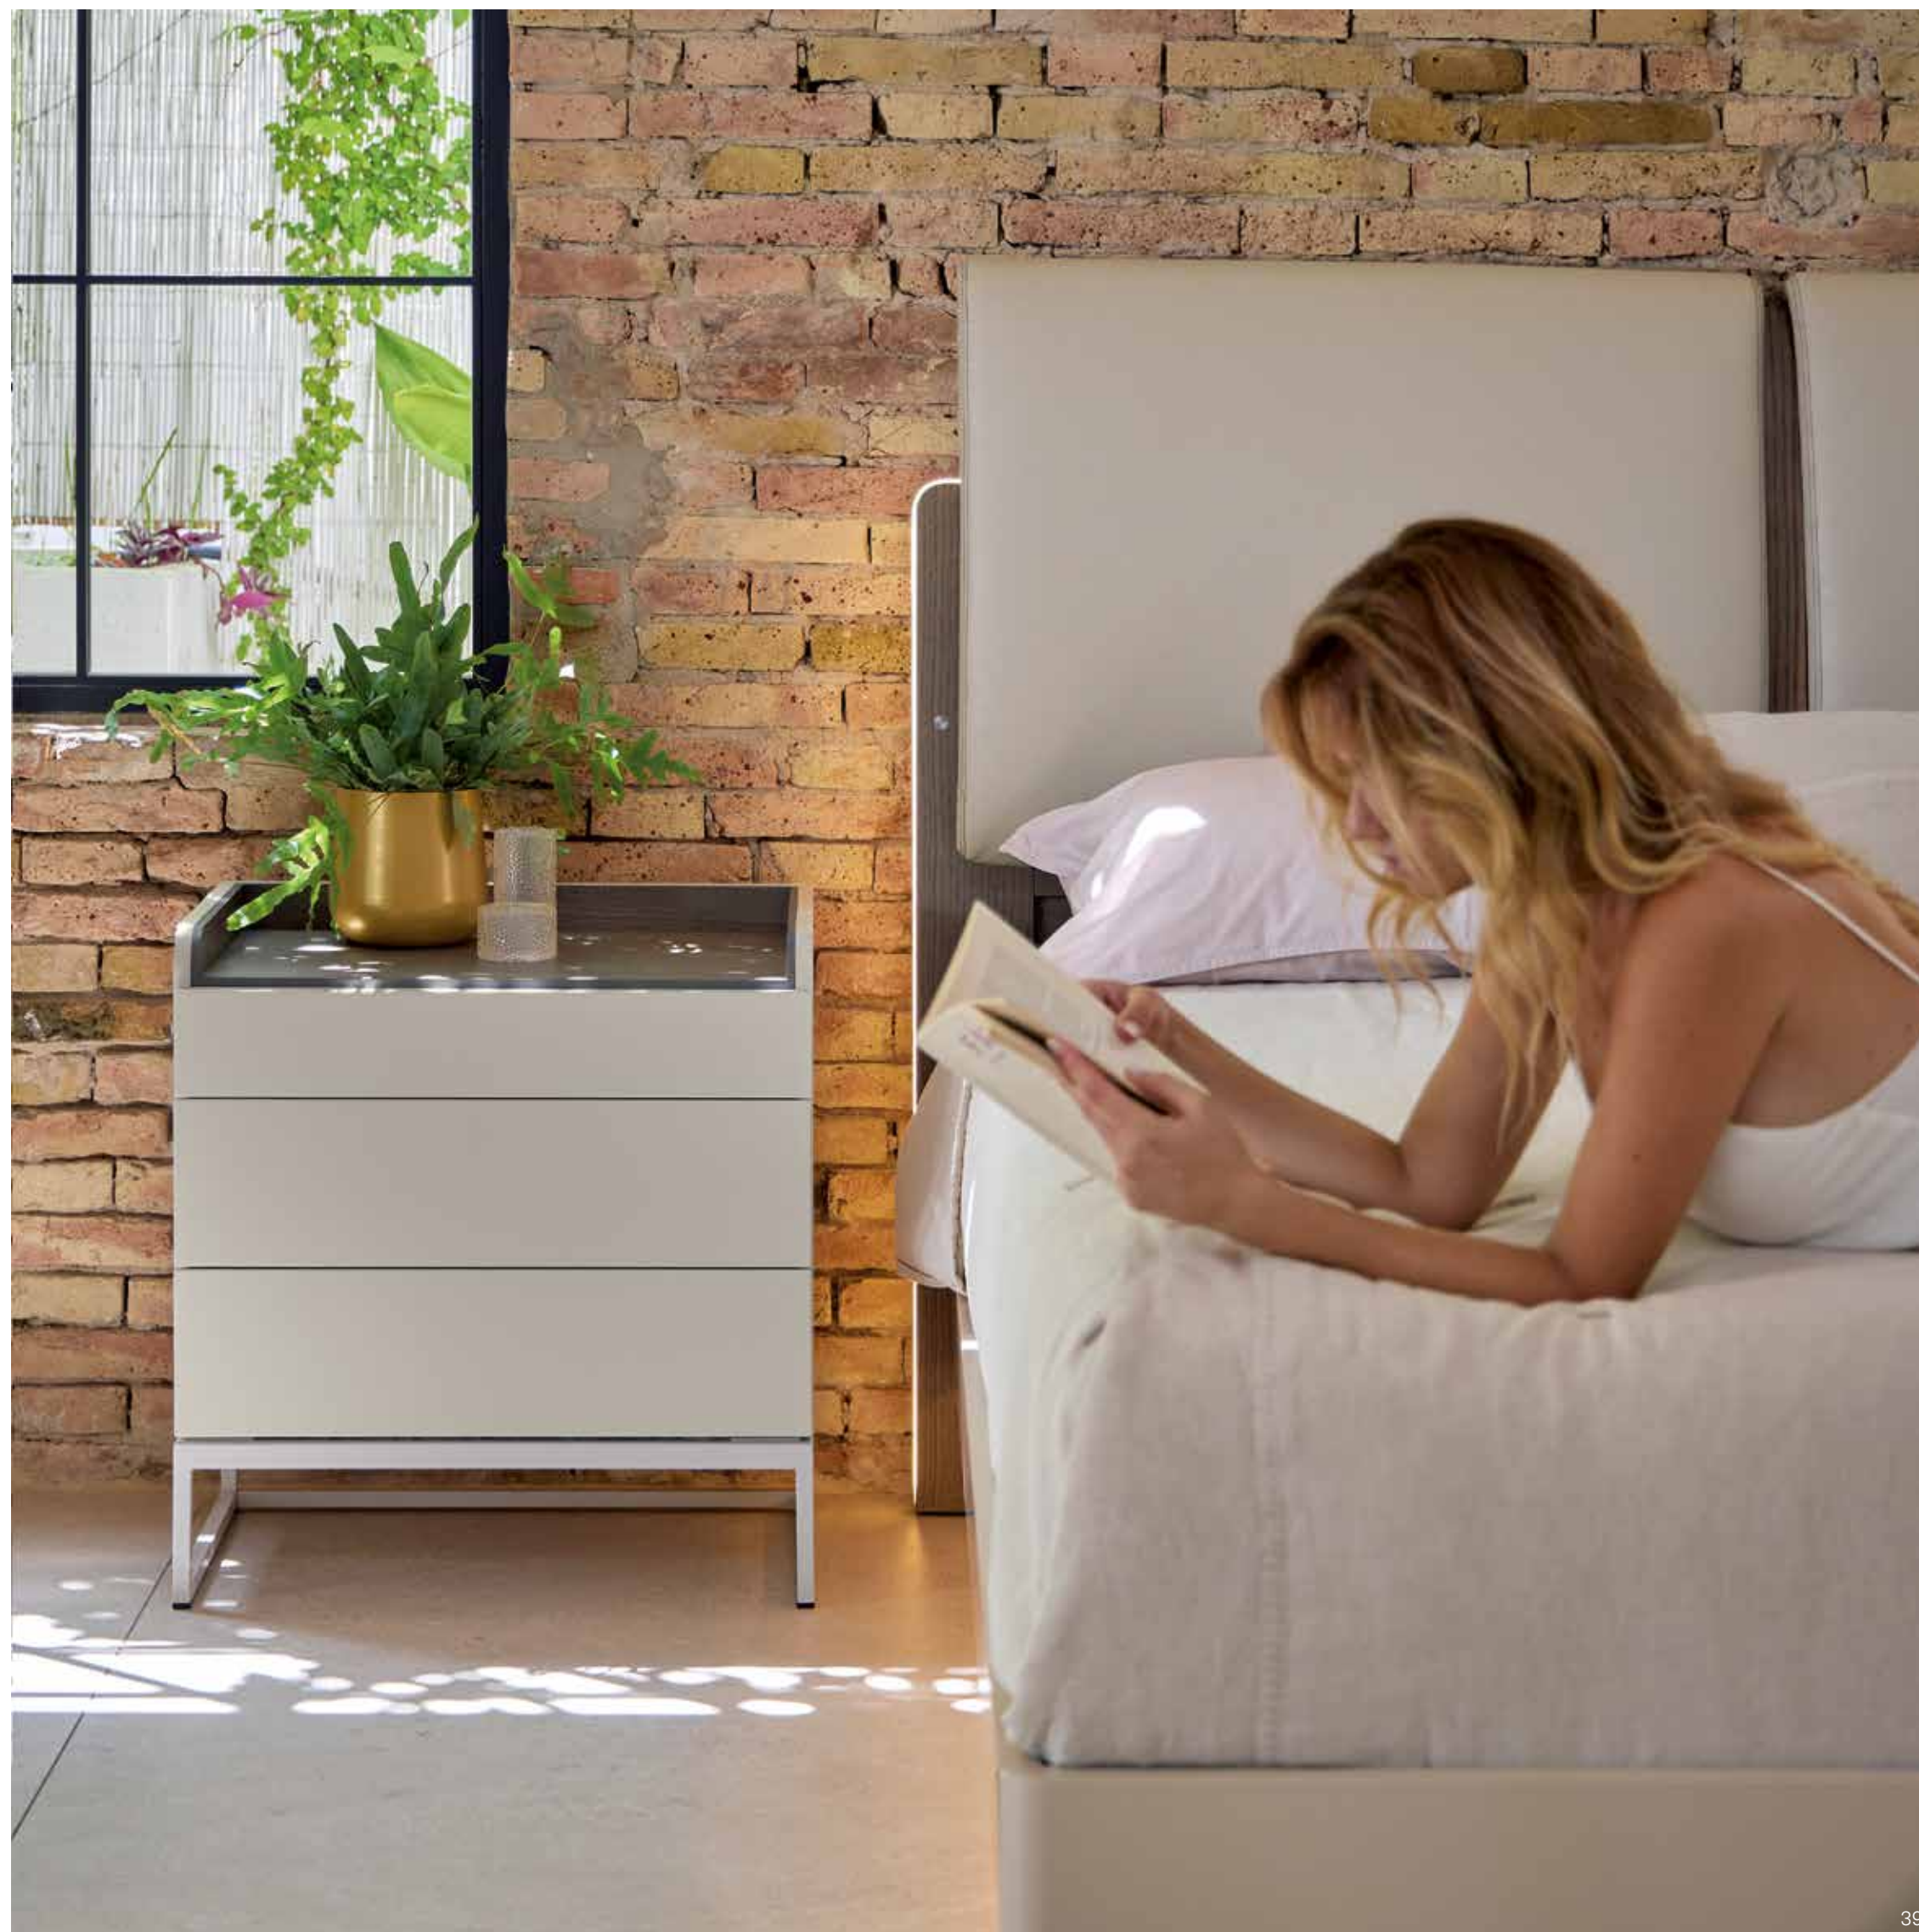

ANNA
QUALITY & ELEGANCE