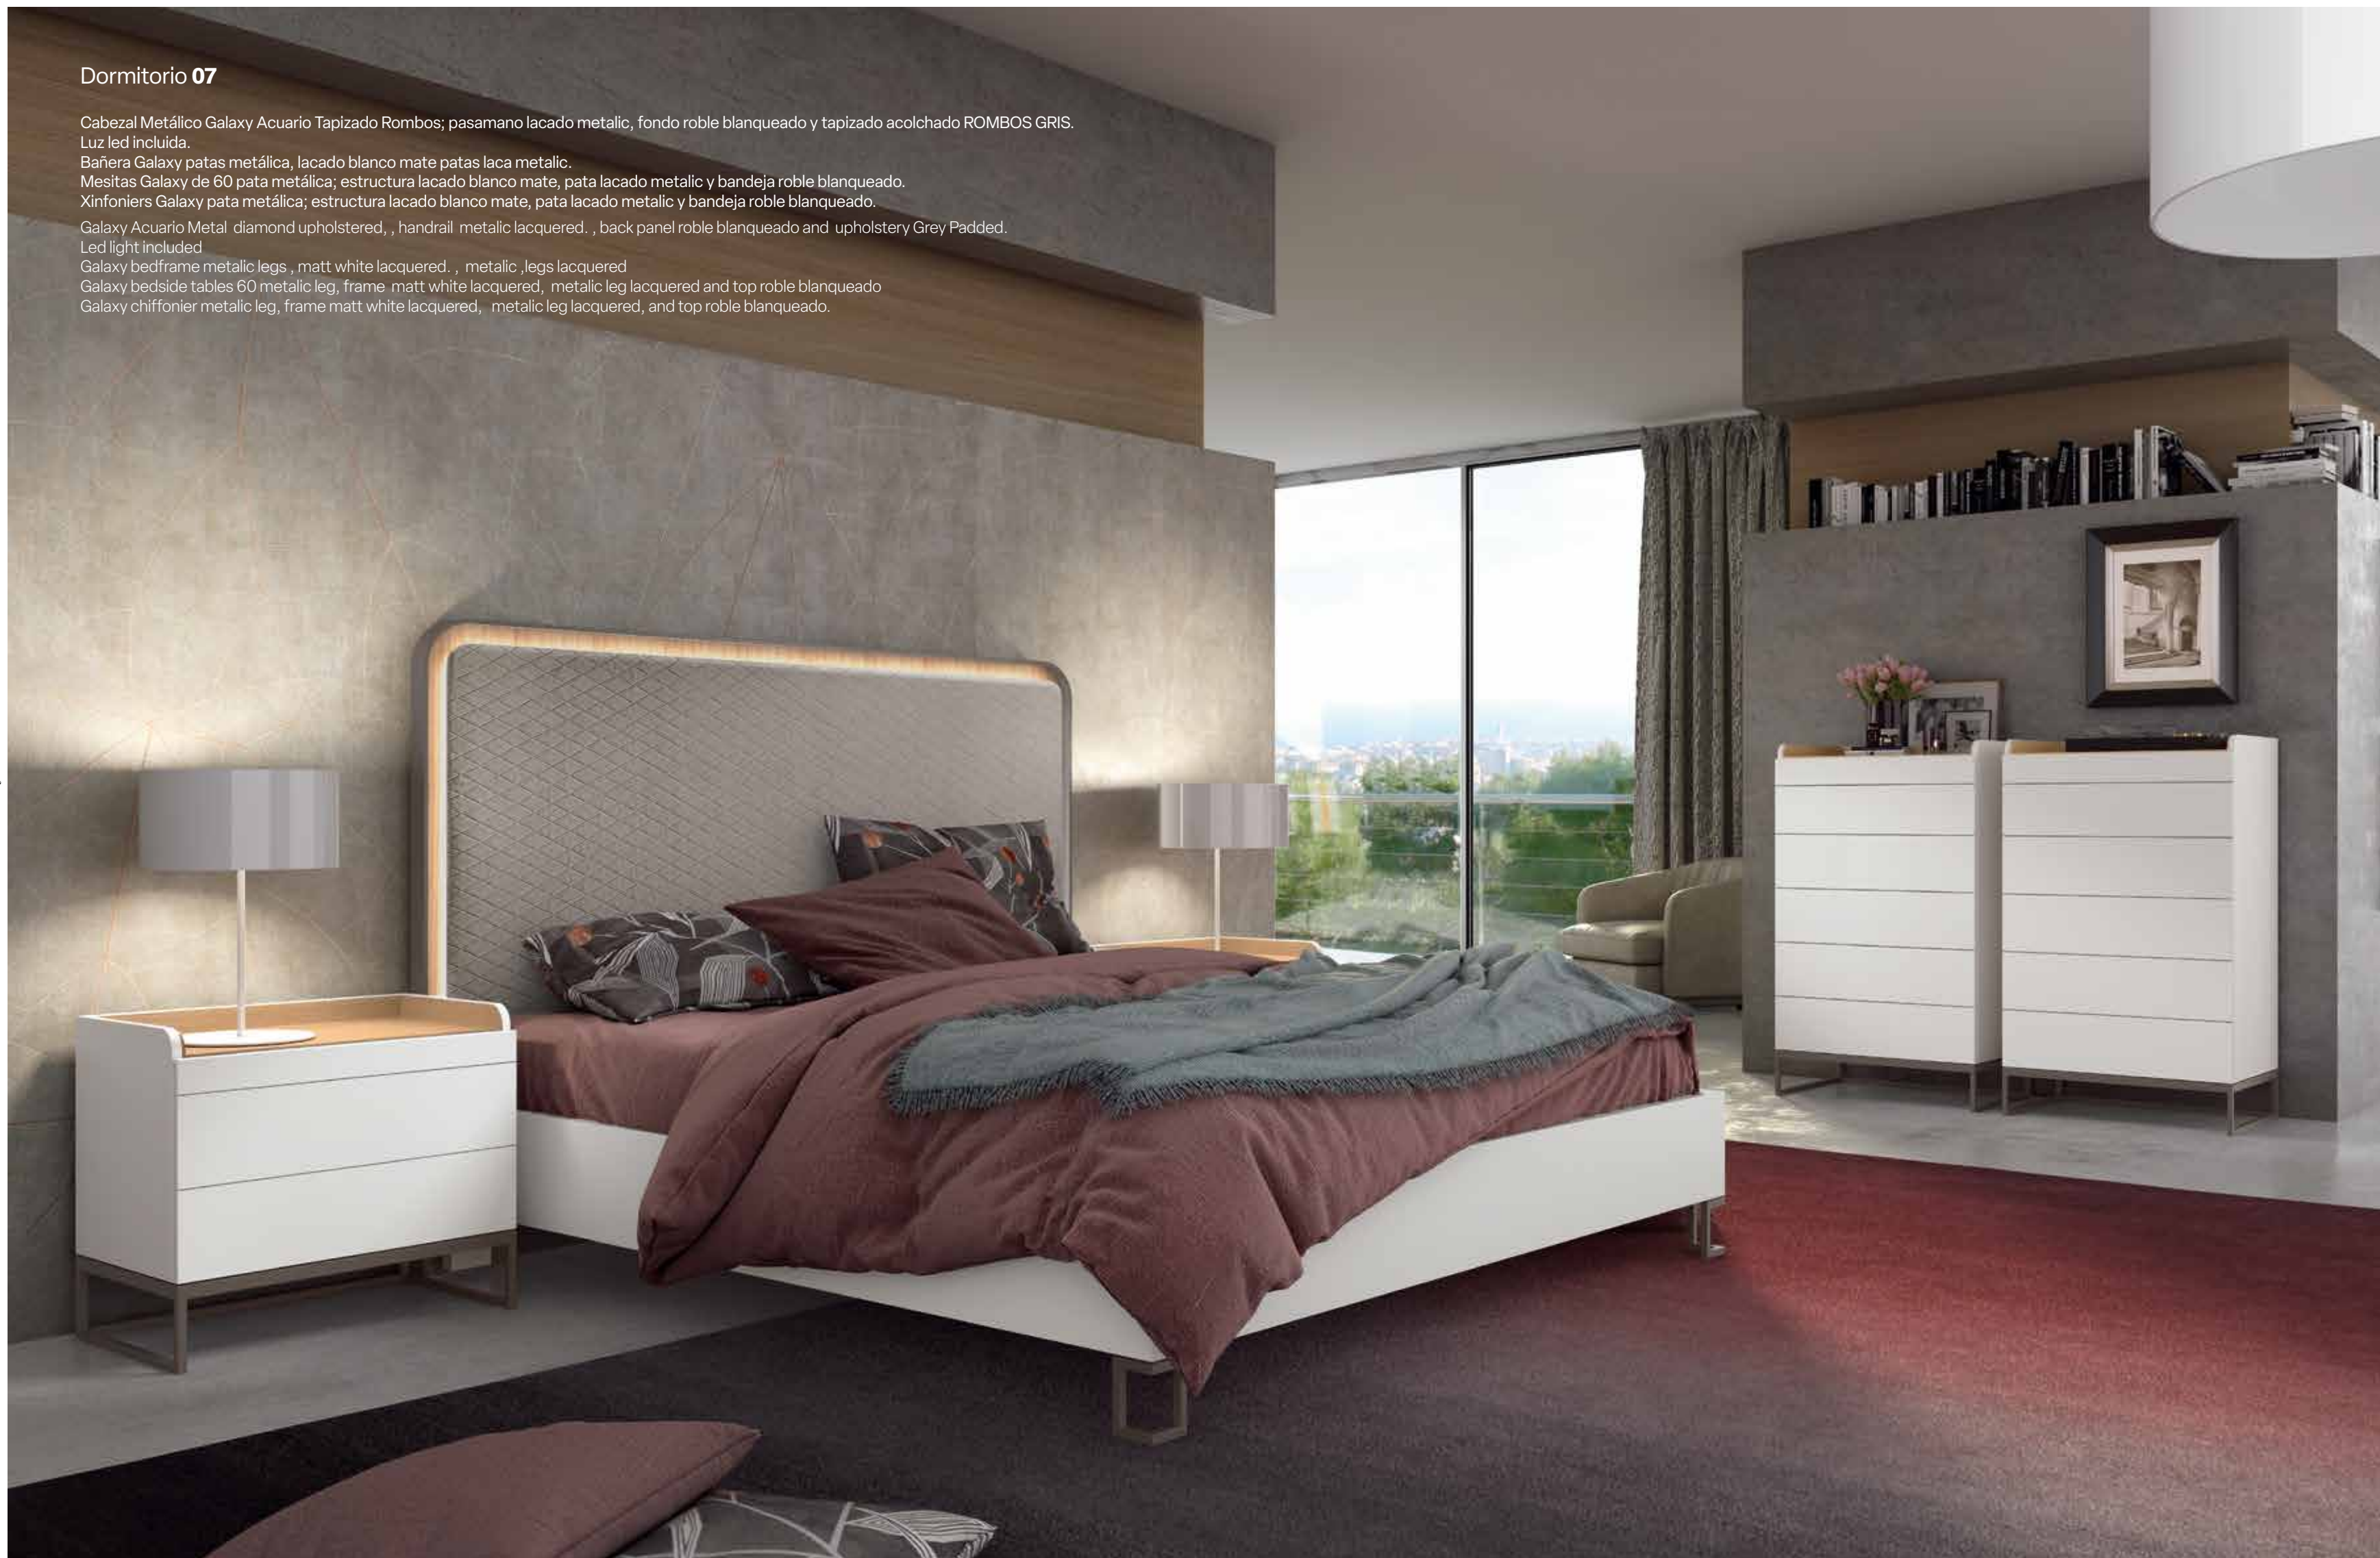

Dormitorio 07

Cabezal Metálico Galaxy Acuario Tapizado Rombos; pasamano lacado metalic, fondo roble blanqueado y tapizado acolchado ROMBOS GRIS.
Luz led incluida.

Bañera Galaxy patas metálica, lacado blanco mate patas laca metalic.

Mesitas Galaxy de 60 pata metálica; estructura lacado blanco mate, pata lacado metalic y bandeja roble blanqueado.

Xífoniers Galaxy pata metálica; estructura lacado blanco mate, pata lacado metalic y bandeja roble blanqueado.

Galaxy Acuario Metal diamond upholstered, , handrail metalic lacquered, , back panel roble blanqueado and upholstery Grey Padded.
Led light included

Galaxy bedframe metalic legs , matt white lacquered, , metalic ,legs lacquered

Galaxy bedside tables 60 metalic leg, frame matt white lacquered, metalic leg lacquered and top roble blanqueado

Galaxy chiffonier metalic leg, frame matt white lacquered, metalic leg lacquered, and top roble blanqueado.