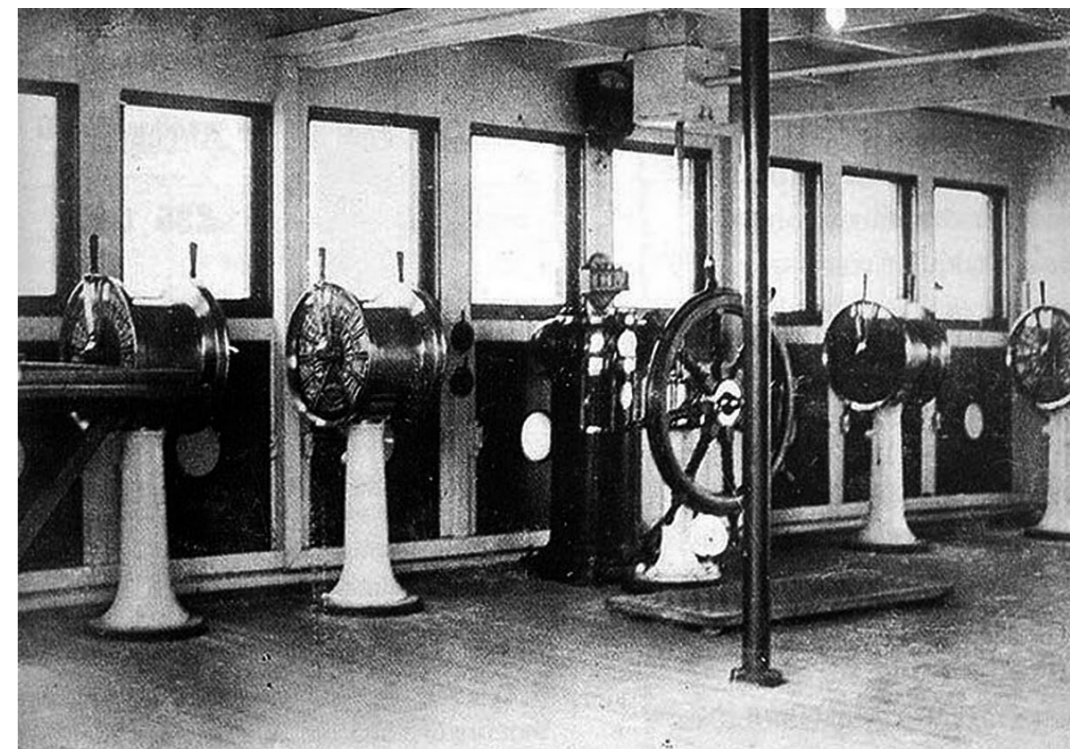

COMPOSICIÓN N° 01

CABEZAL CAPITONÉ LACADO BLANCO
CHAPA NATURAL DE ROBLE PORO ABIERTO
Quilted headboard lacquered white.
Open pore natural oak veneer

N° DE REGISTRO: 519926

Nº DE REGISTRO: 519926

Titanic History, a lesson to us all. Public inquiries in Britain and the United States led to major improvements in maritime safety. One of their most important legacies was the establishment in 1914 of the International Convention for the Safety of Life at Sea (SOLAS), which still governs maritime safety today.

Nº DE REGISTRO: 519926

The ship was designed to be the last word in comfort and luxury, with an on-board gymnasium, swimming pool, libraries, high-class restaurants and opulent cabins. Though Titanic had advanced safety features, there were not enough ones due to outdated maritime safety regulations