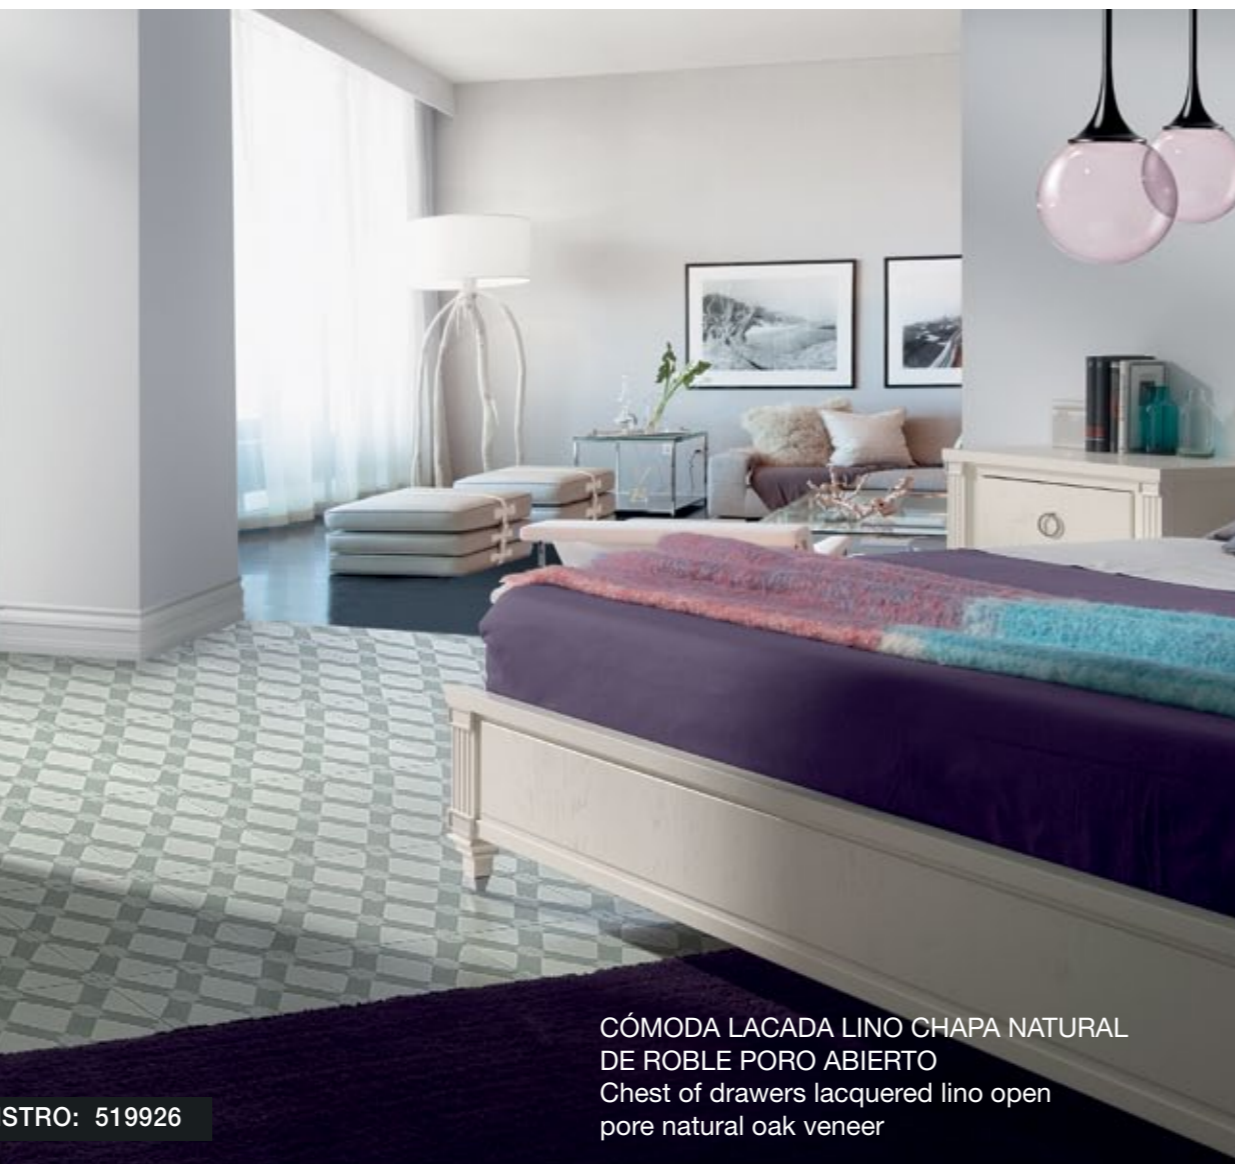

CÓMODA LACADA LINO CHAPA NATURAL
DE ROBLE PORO ABIERTO
Chest of drawers lacquered lino open
pore natural oak veneer

Nº DE REGISTRO: 519926