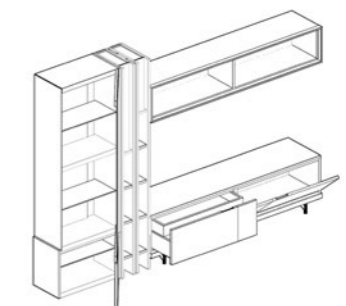

TACÖMA 1

Vitrina 63 x 193 a suelo con luces led, libreros de 3 y 4 estantes,
2 separadores y luz led , TV de 180 pie metal cajón de 90 + puerta de 90
Modulo colgado diáfano 180x35x32
ACABADO: CHAPA NOGAL NATURAL / LACADO METALIC

Show-case 63x193 with led light, book shelving with 3 and 4 shelves,
2 dividers and led light, TV table with metal base: drawer 90 + door 60.
Wall module 180x35x32.
FINISH: NATURAL WALNUT VENEER/ LACQUERED METALIC.

TACÖMA 1	UNIQUE & INSPIRING SPACES	SALONES	04 / 05 MM