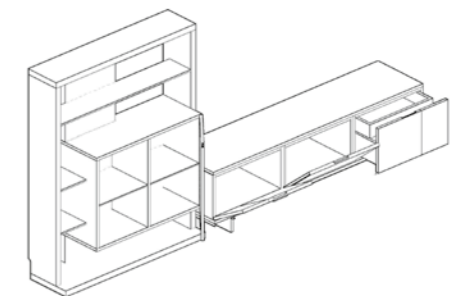

TACÖMA 6

Vitrina a suelo de 120 x 150 trasera roble con led,
TV de 180 zócalo cajón de 60 + puerta cristal de 60
+ puerta de 60, 2 paneles de 90 x 136.

ACABADO CHAPA NATURAL DE ROBLE BLANQUEADO /
LACADO ARENA / METALIC.

Show-case 120x150, oak back panel with led light,
TV table 180 with wooden legs: drawer 60+glass door
60+door 60, 2 wall panels 90x136.

FINISH: BLEACHED NATURAL OAK VENEER /
LACQUERED ARENA / METALIC.

TACÖMA
6

UNIQUE
& INSPIRING
SPACES

SALONES

14 / 15
MM