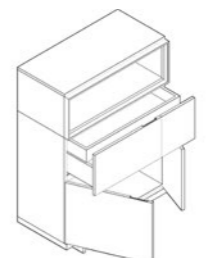

TACÖMA

Showcases 120x121 with metal legs.
FINISH: BLEACHED NATURAL OAK VENEER / METALIC

TACÖMA

UNIQUE
& INSPIRING
SPACES

SALONES

52 / 53
MM

Mesa de comedor pata de madera
ACABADO CHAPA NATURAL DE NOGAL
Silla metálica tapizada ACABADO METALIC

Showcase 90x133 metal base.
FINISH: NATURAL WALNUT VENEER / COPPER / METALIC.
Natural walnut veneer table.
Metal chair upholstered with metallic fabric.