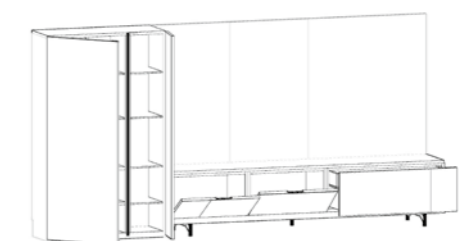

Vitrina puertas opacas a suelo de 90 x 151 con luz led, TV de 190 pie metal puerta 60 + PUERTA CRISTAL de 60 + cajón de 60, 2 paneles de 90 x 136 en efecto piedra.

ACABADO CHAPA NATURAL DE ROBLE BLANQUEADO / CHAPA NATURAL DE ROBLE LACADO BLANCO / METALIC.

Show case with opaque glass doors 90x151 and led light, TV table with metal base 60+glass door 60+drawer 60, 2 wall panels 90x136 stone effect.

FINISH: BLEACHED NATURAL OAK VENEER / OAK VENEER LACQUERED WHITE / METALIC.